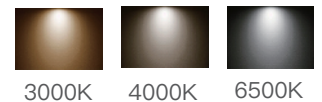

COLOR TEMPERATURE